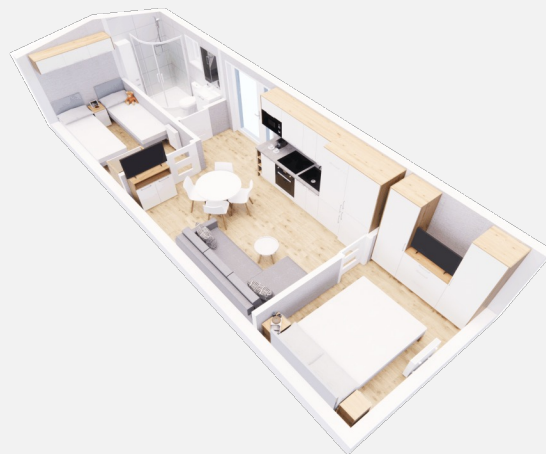

# Windsor Mini B

Dimensions **10 x 3,5 m**

Total area **35 m<sup>2</sup>**

Number of beds **4 + 2**

Living room  
+ kitchen **14,5 m<sup>2</sup>**

Bedroom 1 **6,7 m<sup>2</sup>**

Bedroom 2 **5,6 m<sup>2</sup>**

Bathroom **3,0 m<sup>2</sup>**

ALL-YEAR-ROUND  
MOBILE HOME

Other types of roofs:

[www.holiday-homes.pl](http://www.holiday-homes.pl)