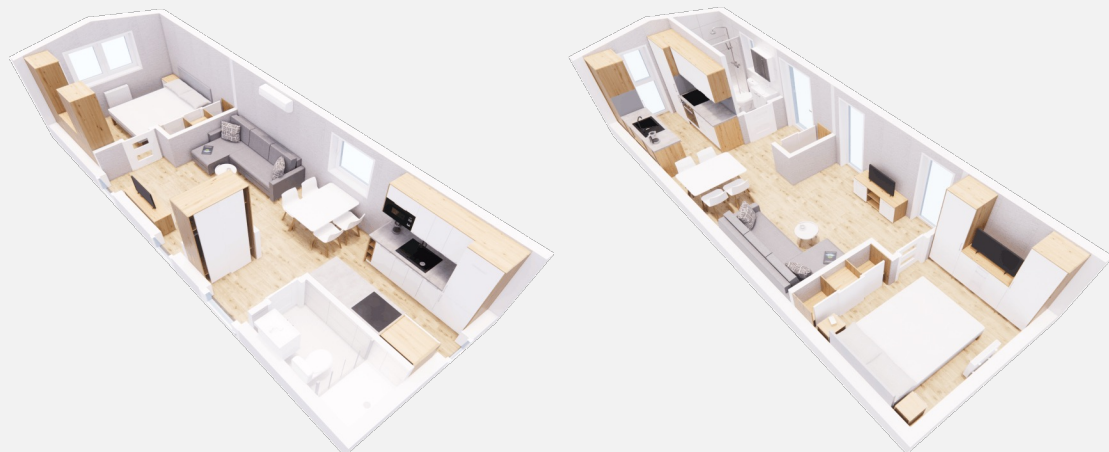

Windsor Mini A

Dimensions **10 x 3,5 m**

Total area **35 m²**

Number of beds **2 + 2**

Living room **13,1 m²**

Kitchen **4,3 m²**

Bedroom **7,9 m²**

Bathroom **2,4 m²**

Corridor **2,1 m²**

ALL-YEAR-ROUND
MOBILE HOME

Other types of roofs: