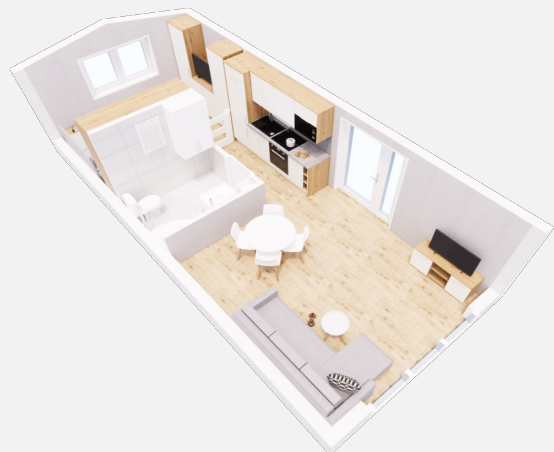

# Westin A

Dimensions **9 x 4 m**

Total area **36 m<sup>2</sup>**

Number of beds **2 + 2**

Living room

**18,5 m<sup>2</sup>**

+ kitchen

Bedroom

**8,7 m<sup>2</sup>**

Bathroom

**3,5 m<sup>2</sup>**

ALL-YEAR-ROUND  
MOBILE HOME

Other types of roofs:

[www.holiday-homes.pl](http://www.holiday-homes.pl)